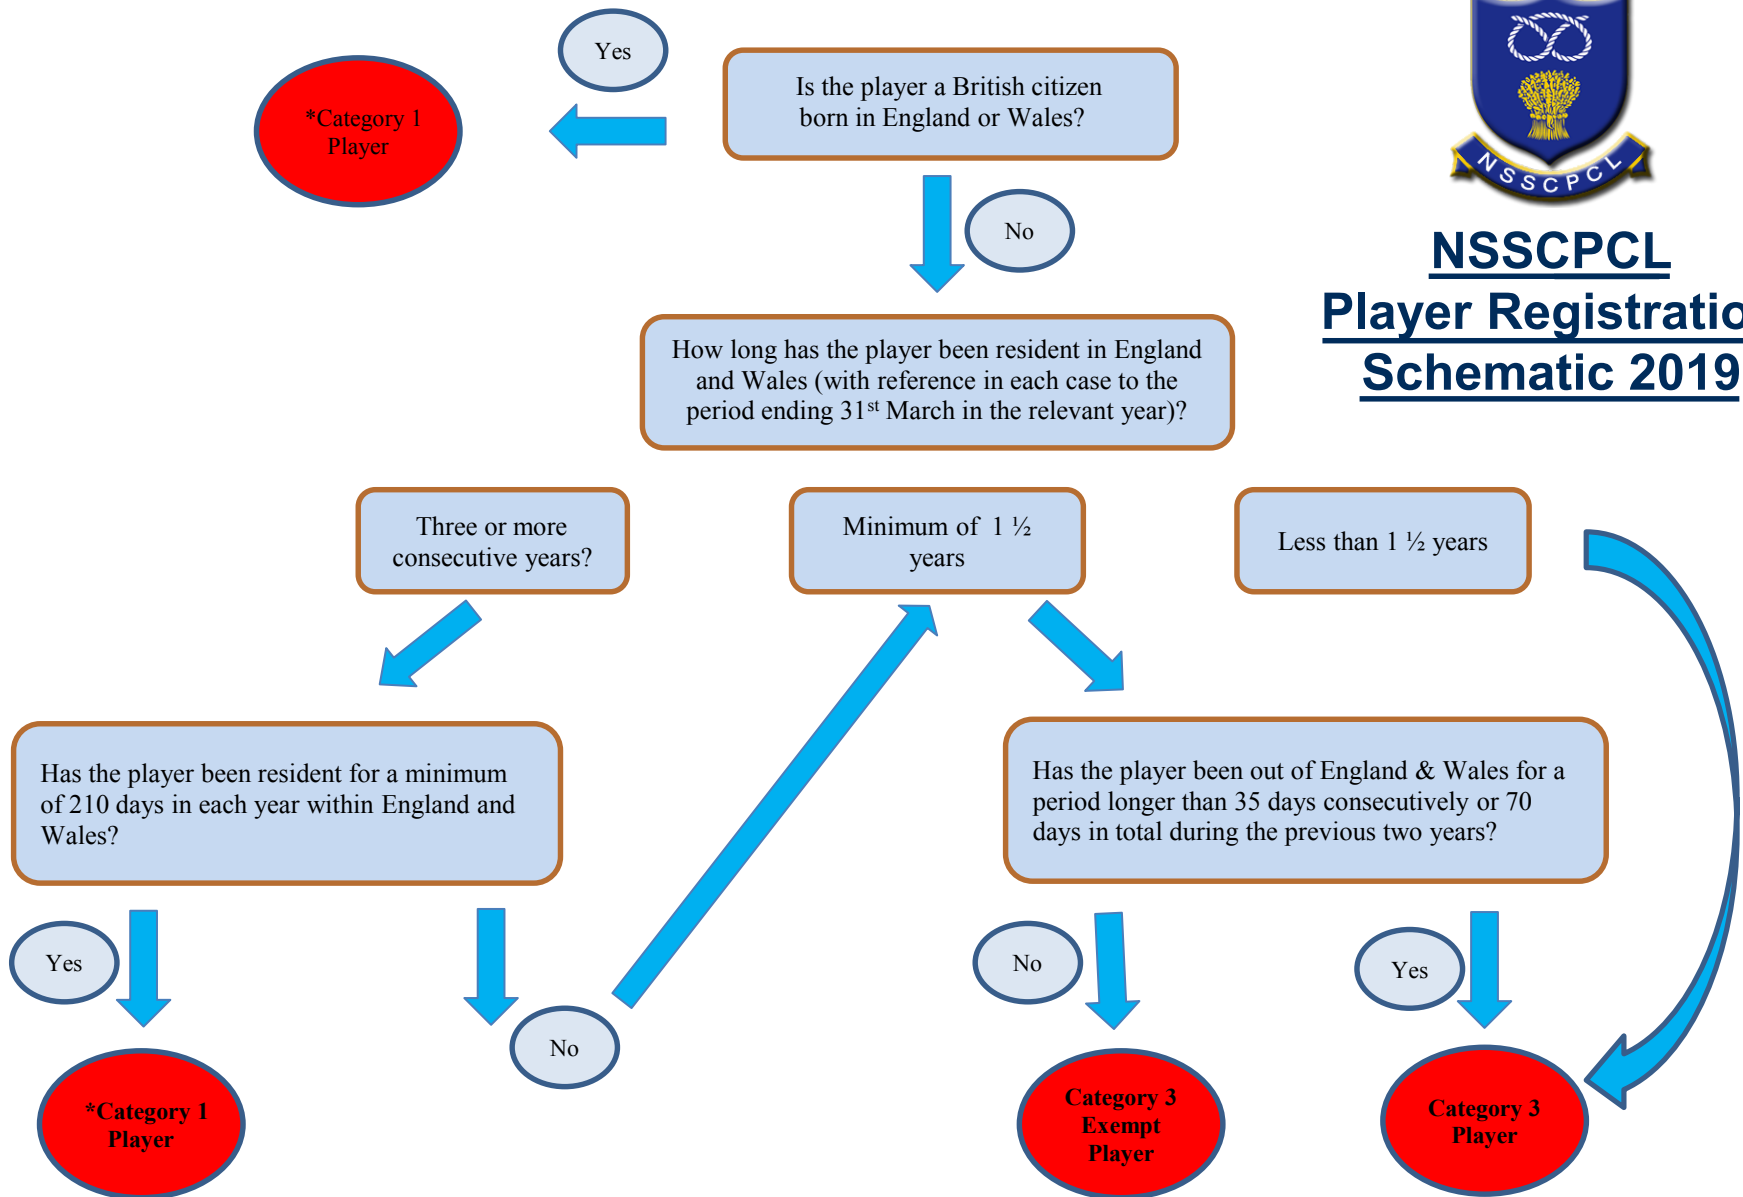

NSSCPCL Player Registration Schematic 2019

***NOTE:** Any Category 1 player who subsequently plays in any overseas cricket league as a 'home', 'local' or 'non-overseas' player in that overseas league shall immediately forfeit their Category 1 status and become a Category 3 player.